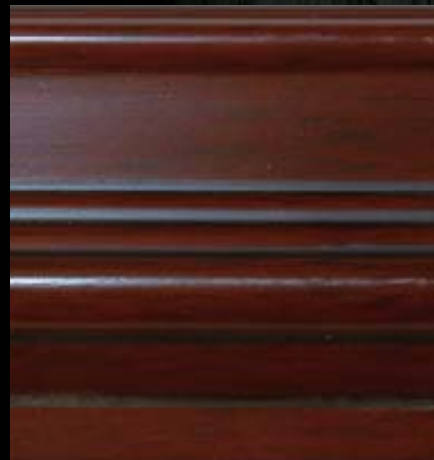

2 3/8" Boardroom Mahogany