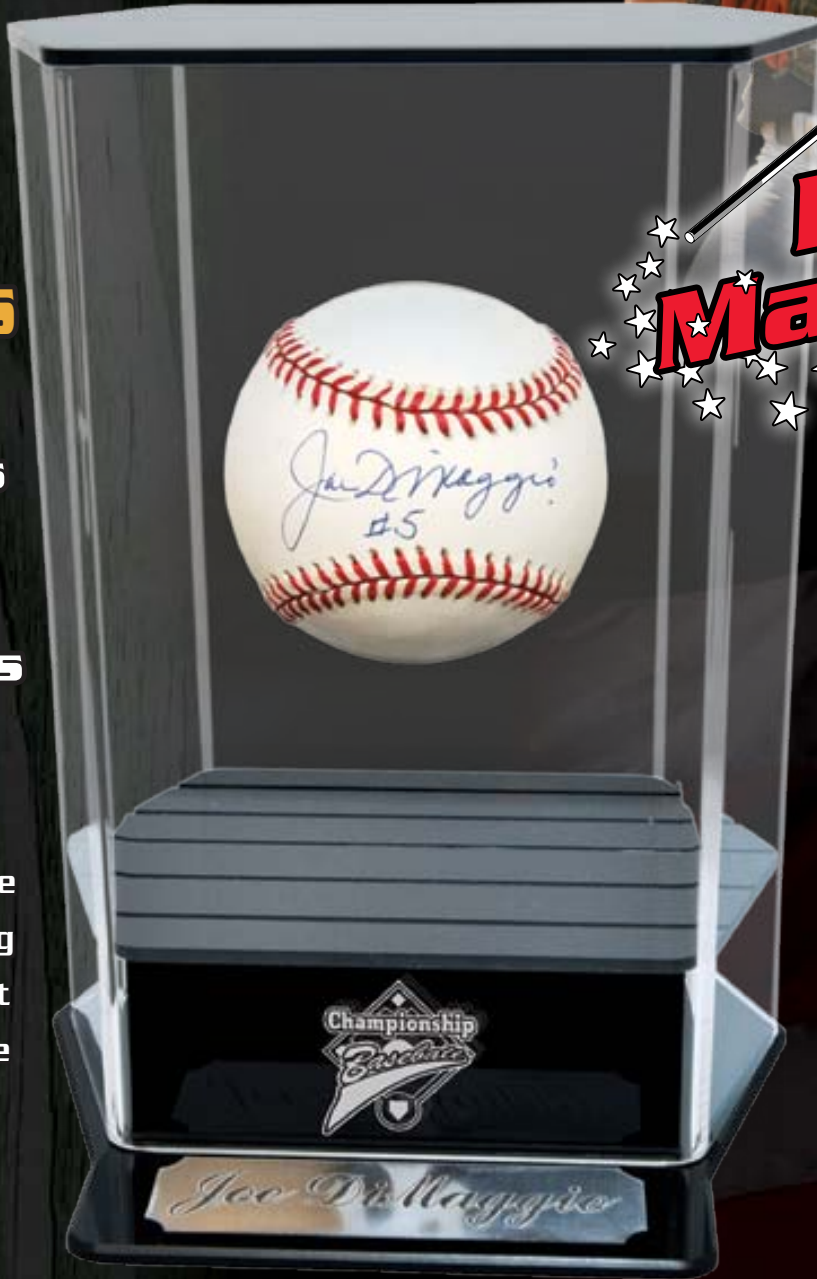

▲ NFL-191 OR BAS-291
 \$49.99
 Six Pack Soda Cans
 NFL-191-EL
 OR BAS-291-EL
 \$54.99
 With Team Logo

▲ NFL-192 OR BAS-292 \$34.99
 Single Coke Bottle Display
 NFL-192-EL OR BAS-292-EL \$39.99
 With Engraved Team Logo

**It's
Magical**

**BAS-289-SC
\$59.99
BAS-289-SC-EL
\$69.99**

Your choice of any engraved BAS Logo. Includes a 4" x 1" engraved name plate of your choice. Measures 5 3/4" wide x 8 1/8" high by 5 1/2" deep, (including name plate area). Baseball not included.