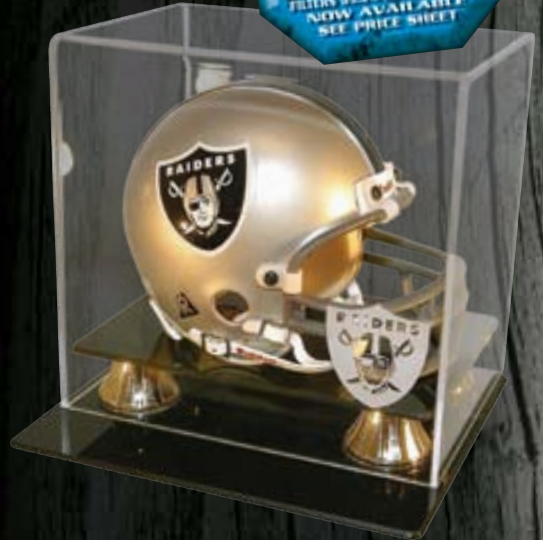

Mini-Helmet Displays

With Caseworks, You Always Have Choices.

NFL-104-CC \$34.99 ▲
Coaches Choice With Gold Or Silver Risers
NFL-104-CC-EL \$39.99
With Engraved Team Logo

OAK FINISH

NFL-106-OAK - \$34.99
Oak Finished Base
NFL-106-OAK-EL - \$39.99
With Engraved Team Logo

WOOD FINISH

NFL-106 - \$34.99
Wood Finished Base
NFL-106-EL - \$39.99
With Engraved Team Logo

NFL-104-L \$32.99 ▶
Liberty Value Molded Base
NFL-104-L-EL \$36.99
With Engraved Team Logo

NFL-105 \$49.99 ◀
Genuine Wood Framed Base
NFL-105-EL \$54.99
With Engraved Team Logo

NFL-104 \$39.99 ▶
Deluxe Mini Helmet Case With Gold Or Silver Risers
NFL-104-EL \$49.99
With Engraved Team Logo

BOARDROOM COLLECTION

NFL-104-BR \$65.99 ▶
Boardroom Mahogany Base
NFL-104-BR-EL \$74.99
With Engraved Team Logo