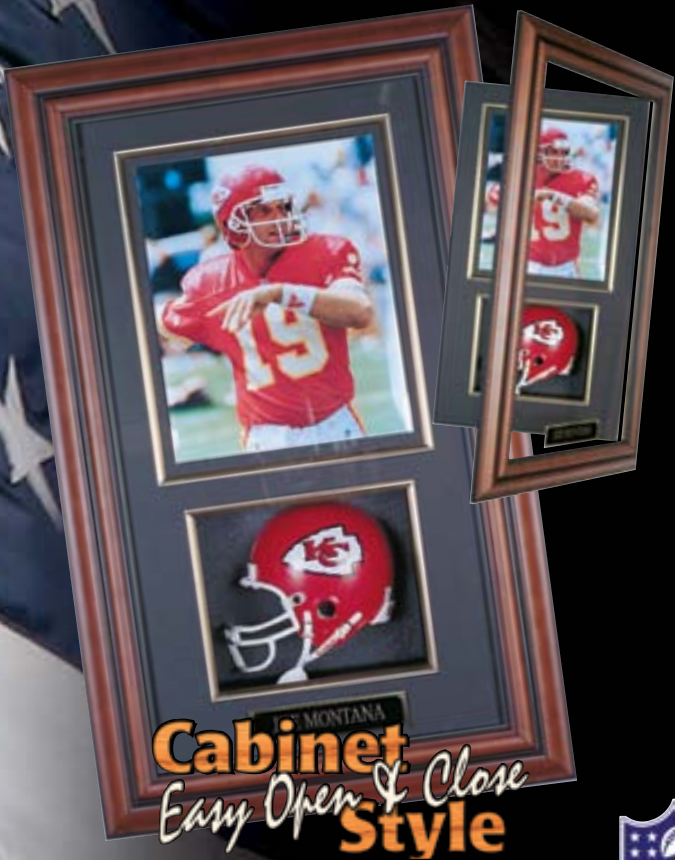

Mini-Helmet Displays

NFL-104-FX-CU-W/B/M $129.99

4Th Dimension Mini Helmet Case-Up

NFL-104-FX-CU-W/B/M-EL $149.99

With Engraved Team Logo

Cabinet
Easy Open & Close
Style

NFL-SB-102 W/B/M $209.99

Custom Shadow Box That Accommodates
A Full Size Helmet And 8 X 10 Picture

NFL-SB-102-W/B/M-EL $219.99

With Engraved Team Logo

OFFICIALLY LICENSED

16
Mini
Helmets

8
Mini
Helmets

NEW 8, 12 Or 16 Mini
Helmet Spinners!
12 NOT SHOWN

This Display Allows You To Fully Rotate
All Of Your Mini Helmets
For Optimal Viewing.

8 Unit is 14" Wide By 17" Tall.

12 Unit is 14" Wide X 19" Tall.

16 Unit is 14" Wide By 26" Tall.

Our New Mini Helmet Spinner
Utilizes Our Boardroom Base And
Features Individual Compartments
For Each Mini Helmet. These Are
Spectacular!

NFL-104-8HX-BR - $259.99

NFL-104-12HX-BR - $319.99

NFL-104-16HX-BR - $399.99